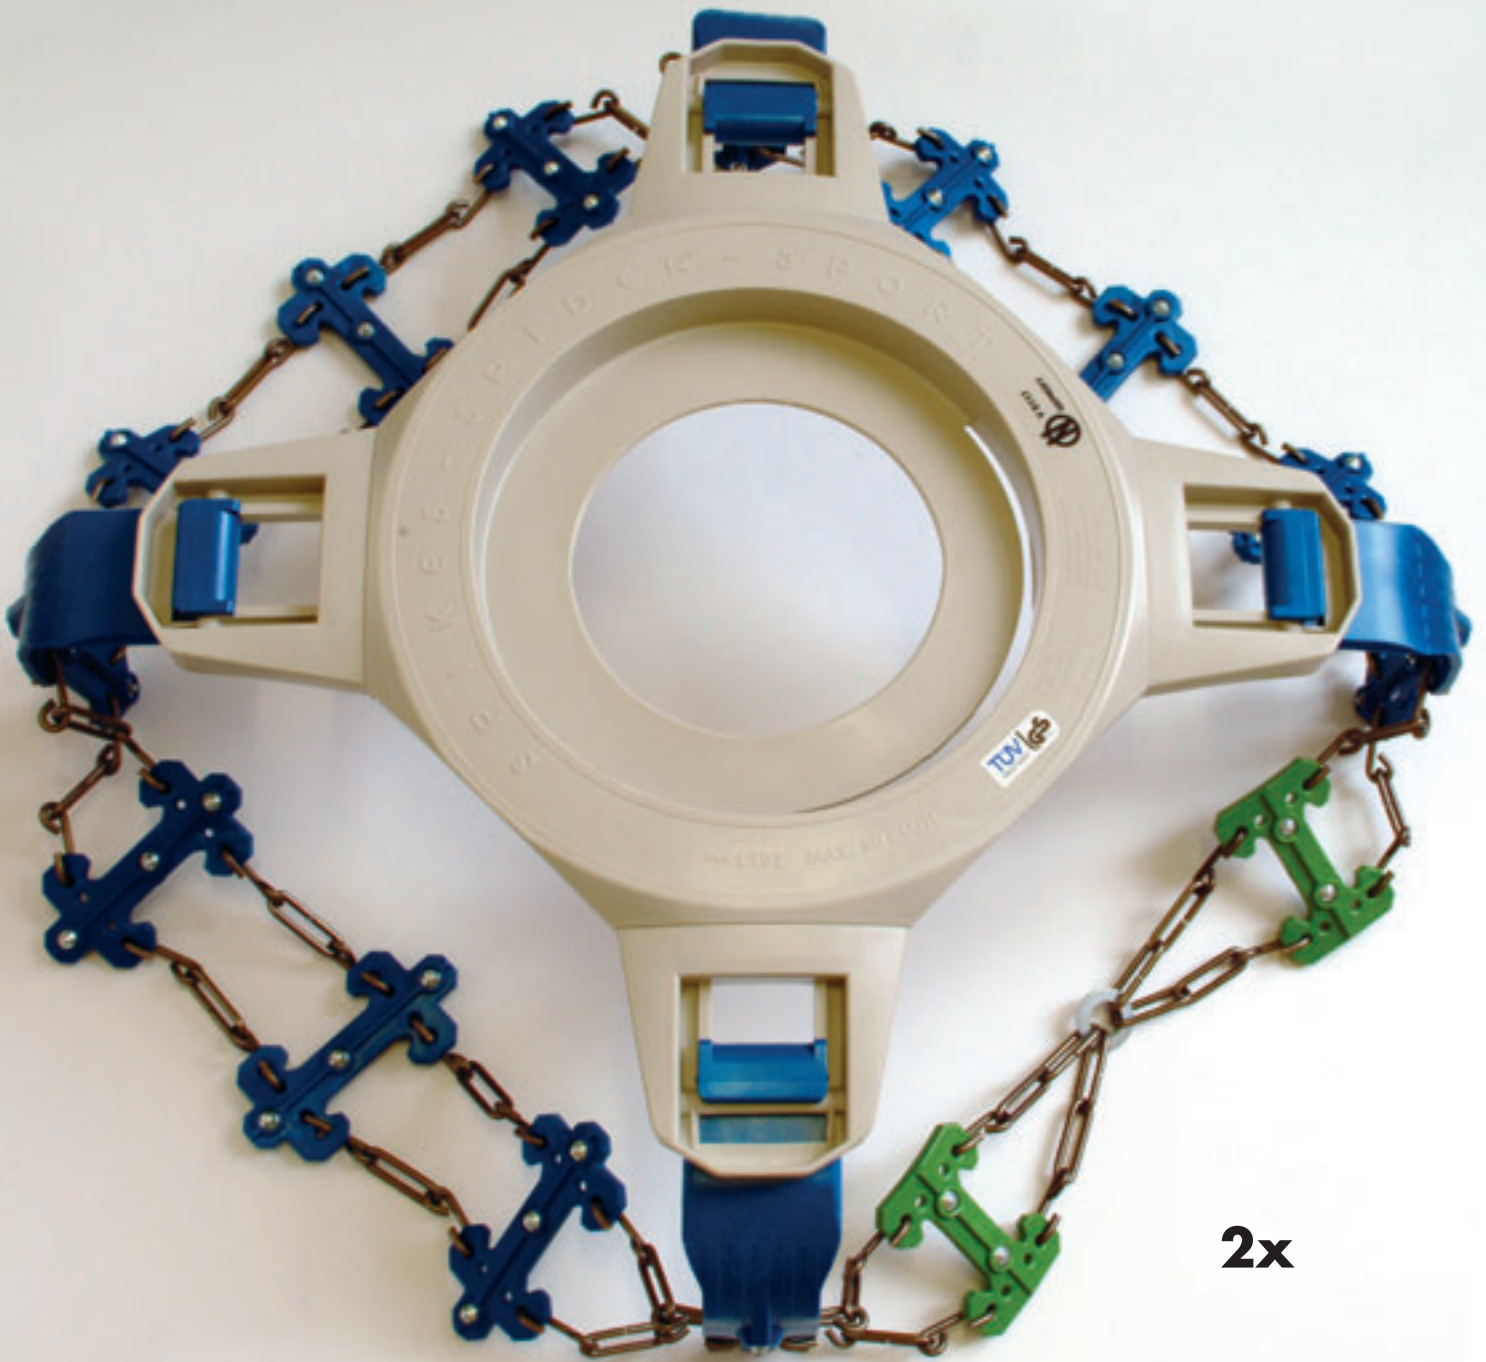

Content SPIKES-SPIDER ADAPTER

- 1 flat hub
- 2 locking disk
- 3 hub cover
- 4 torque handle
- 5 box wrench
- 6 set Fix-Clip
- 7 set extension pieces (E) 34 mm
- 8 set extension pieces (E) 17 mm
- 9 set washers (C)
- 10 set bolts (B) M8x20 mm oder (A) M8x12 mm

Content SPIKES-SPIDER COMPACT

- 1 18 arms
- 2 2 supporting rings
- 3 1 storage bag
- 4 1 table for the adapter set and tire-table

2x

Content SPIKES-SPIDER CARRIER

2x

Content SPIKES-SPIDER SPORT

Art.No.	lt.	Type				
92.000	1	supporting ring small for 8 arms	for size and size	0 (10.001) 1,5 (11.501)		
92.001	1	supporting ring medium for 8 arms	for size and size and size	1 (11.001) 2 (12.001) 2,5 (12.501)		
92.021	1	supporting ring large for 9 arms	for size and size and size	3 (13.001) 3,5 (13.501) 4 (14.002)		
92.041	1	arm short incl. 1 mounting set	for size and size	0 (10.001) 1 (11.001)		
92.061	1	arm medium incl. 1 mounting set	for size and size	2 (12.001) 3 (13.001)		
92.081	1	arm long incl. 1 mounting set	for size and size and size	1,5 (11.501) 2,5 (12.501) 3,5 (13.501)		
92.102	1	arm extra-long	for size	4 (14.002)		

Art.No.	It.	Type		
93.151.24	1	long arm, middle	CARRIER size M - XXXXL (16.300-16.800)	
93.171.24	1	long arm, right	CARRIER size M - XXXXL (16.300-16.800)	
93.191.24	1	long arm, left	CARRIER size M - XXXXL (16.300-16.800)	
93.041.05	1	flange green with 2 spikes, for all types out of series	SPORT & CARRIER	
93.081.01	1	flange black with 3 spikes, for all types out of series	SPORT	
93.081.24	1	flange blue with 3 spikes, for all types out of series	CARRIER	

Art.No.	lt.	Type	
95.001	1	flat hub	
95.012	1	flat hub extra large	
95.101	1	hub cover black	
95.102	1	hub cover silver	
95.103	1	hub cover brilliant	
95.210	1	locking disk	
96.050	1	set washers (C) (10 pieces)	