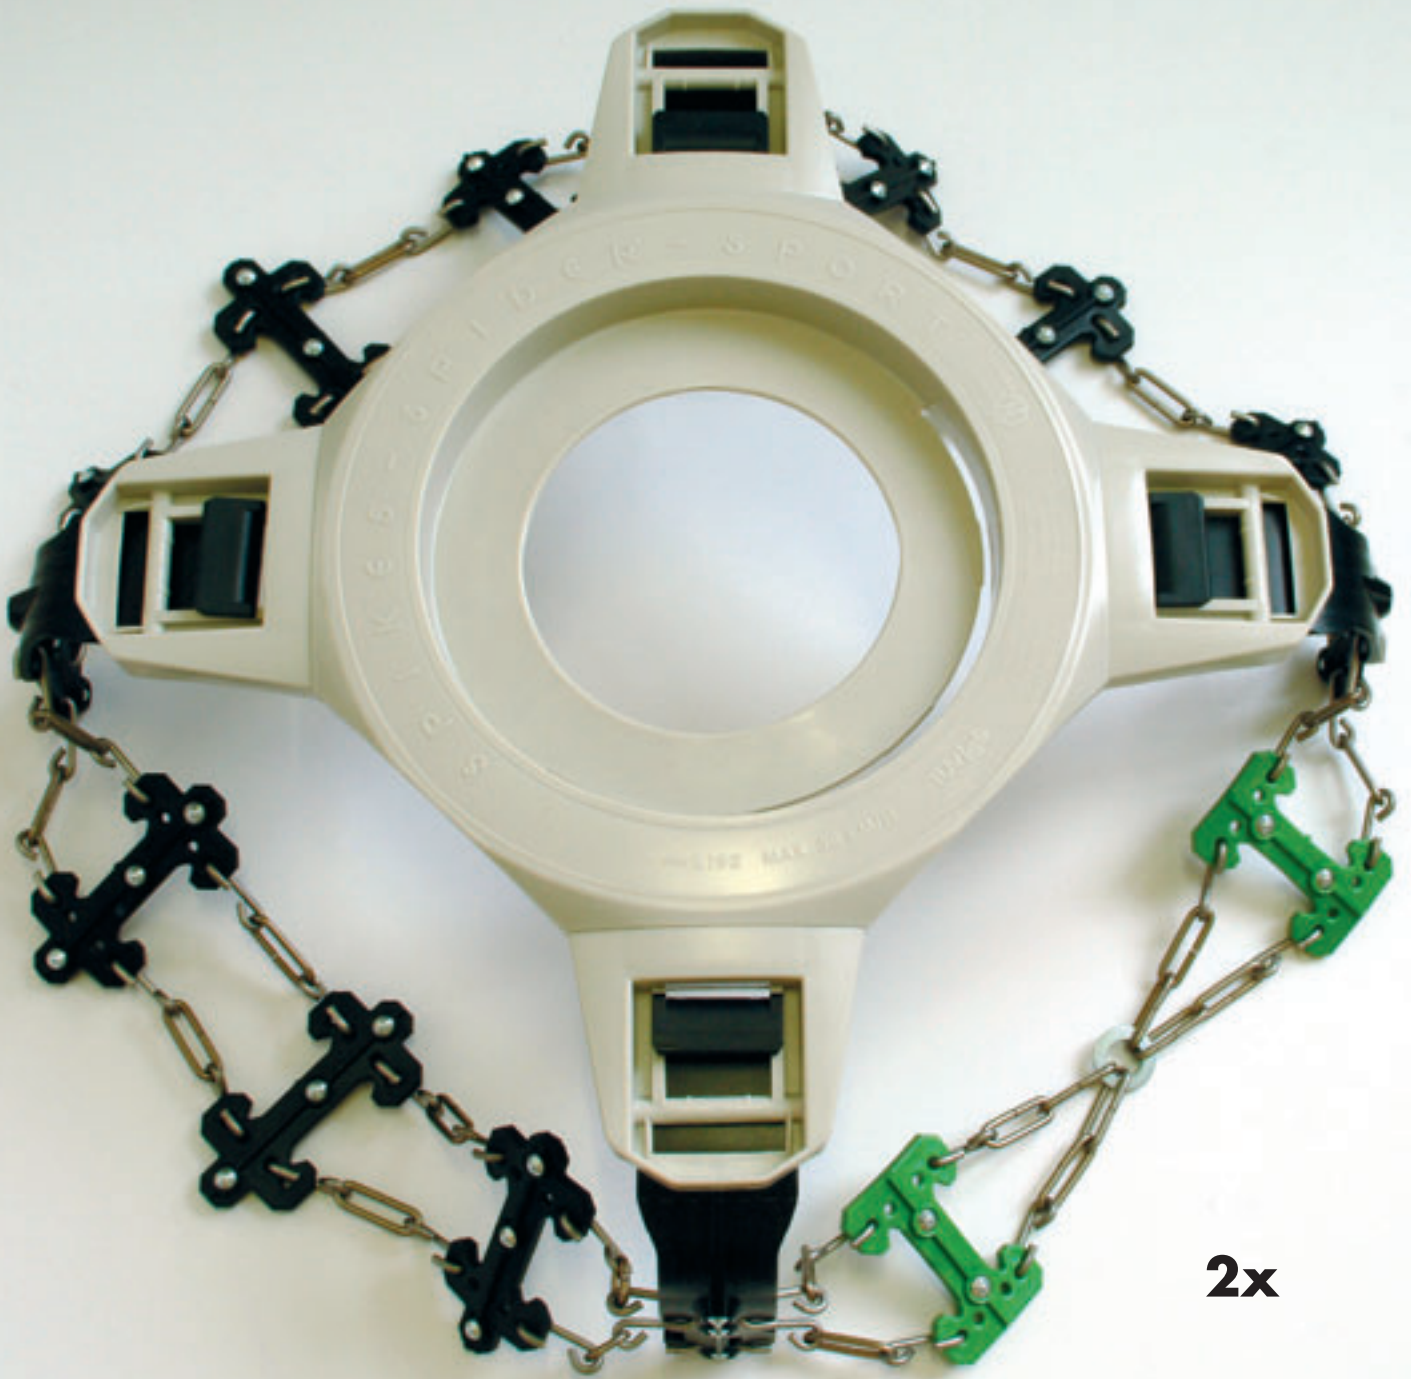

Content SPIKES-SPIDER ADAPTER

- 1 flat hub
- 2 locking disk
- 3 hub cover
- 4 torque handle
- 5 box wrench
- 6 set Fix-Clip
- 7 set extension pieces (E) 34 mm
- 8 set extension pieces (E) 17 mm
- 9 set washers (C)
- 10 set bolts (B) M8x20 mm oder (A) M8x12 mm

Content SPIKES-SPIDER COMPACT

- 1 18 arms
- 2 2 supporting rings
- 3 1 storage bag
- 4 1 table for the adapter set and tire-table

2x

Content SPIKES-SPIDER CARRIER

2x

Content SPIKES-SPIDER SPORT

Art.No.	lt.	Type				
92.000	1	supporting ring small for 8 arms	for size and size	0 (10.001) 1,5 (11.501)		
92.001	1	supporting ring medium for 8 arms	for size and size and size	1 (11.001) 2 (12.001) 2,5 (12.501)		
92.021	1	supporting ring large for 9 arms	for size and size and size	3 (13.001) 3,5 (13.501) 4 (14.002)		
92.041	1	arm short incl. 1 mounting set	for size and size	0 (10.001) 1 (11.001)		
92.061	1	arm medium incl. 1 mounting set	for size and size	2 (12.001) 3 (13.001)		
92.081	1	arm long incl. 1 mounting set	for size and size and size	1,5 (11.501) 2,5 (12.501) 3,5 (13.501)		
92.102	1	arm extra-long	for size	4 (14.002)		

Art.No.	It.	Type		
93.151.24	1	long arm, middle	CARRIER size M - XXXXL (16.300-16.800)	
93.171.24	1	long arm, right	CARRIER size M - XXXXL (16.300-16.800)	
93.191.24	1	long arm, left	CARRIER size M - XXXXL (16.300-16.800)	
93.041.05	1	flange green with 2 spikes, for all types out of series	SPORT & CARRIER	
93.081.01	1	flange black with 3 spikes, for all types out of series	SPORT	
93.081.24	1	flange blue with 3 spikes, for all types out of series	CARRIER	