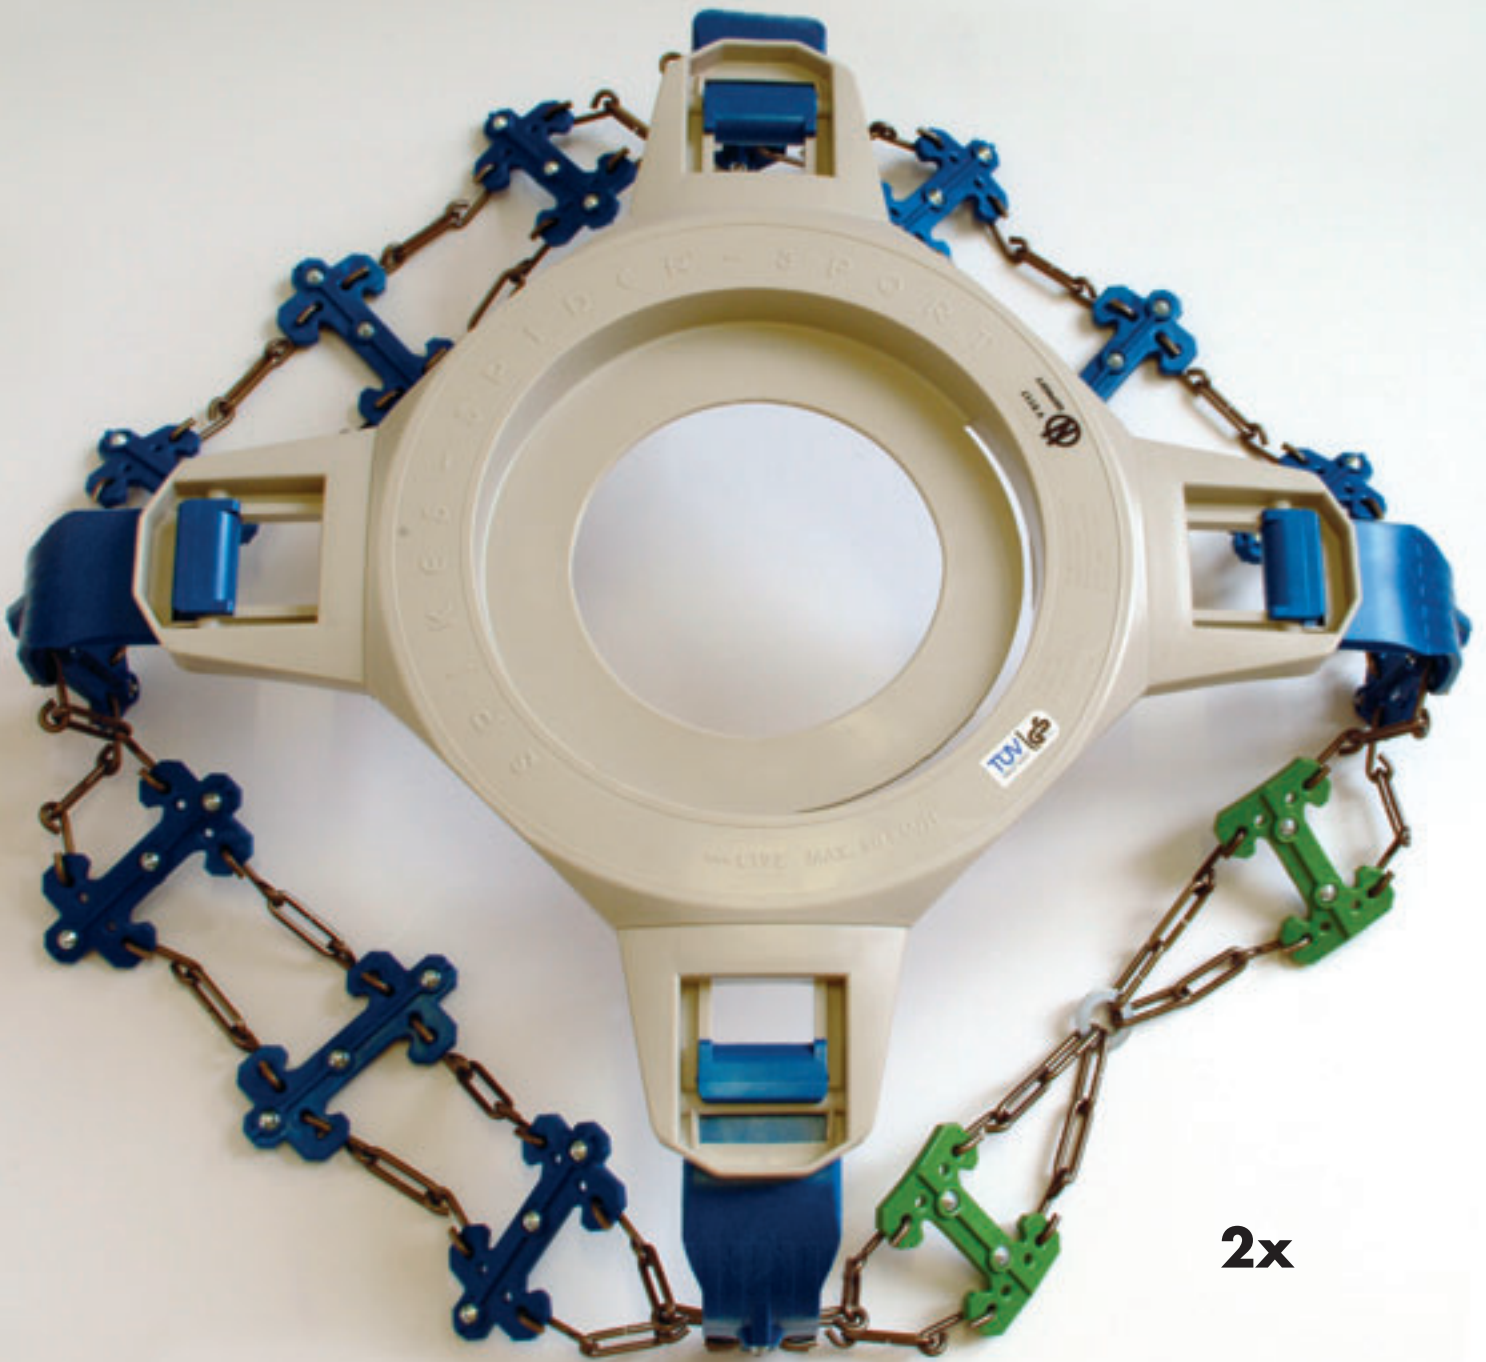

Content SPIKES-SPIDER ADAPTER

- 1 flat hub
- 2 locking disk
- 3 hub cover
- 4 torque handle
- 5 box wrench
- 6 set Fix-Clip
- 7 set extension pieces (E) 34 mm
- 8 set extension pieces (E) 17 mm
- 9 set washers (C)
- 10 set bolts (B) M8x20 mm oder (A) M8x12 mm

Content SPIKES-SPIDER COMPACT

- 1 18 arms
- 2 2 supporting rings
- 3 1 storage bag
- 4 1 table for the adapter set and tire-table

2x

Content SPIKES-SPIDER CARRIER

Content SPIKES-SPIDER SPORT

Art.No.	lt.	Type				
92.000	1	supporting ring small for 8 arms	for size and size	0 (10.001) 1,5 (11.501)		
92.001	1	supporting ring medium for 8 arms	for size and size and size	1 (11.001) 2 (12.001) 2,5 (12.501)		
92.021	1	supporting ring large for 9 arms	for size and size and size	3 (13.001) 3,5 (13.501) 4 (14.002)		
92.041	1	arm short incl. 1 mounting set	for size and size	0 (10.001) 1 (11.001)		
92.061	1	arm medium incl. 1 mounting set	for size and size	2 (12.001) 3 (13.001)		
92.081	1	arm long incl. 1 mounting set	for size and size and size	1,5 (11.501) 2,5 (12.501) 3,5 (13.501)		
92.102	1	arm extra-long	for size	4 (14.002)		

Art.No.	It.	Type		
93.151.24	1	long arm, middle	CARRIER size M - XXXXL (16.300-16.800)	
93.171.24	1	long arm, right	CARRIER size M - XXXXL (16.300-16.800)	
93.191.24	1	long arm, left	CARRIER size M - XXXXL (16.300-16.800)	
93.041.05	1	flange green with 2 spikes, for all types out of series	SPORT & CARRIER	
93.081.01	1	flange black with 3 spikes, for all types out of series	SPORT	
93.081.24	1	flange blue with 3 spikes, for all types out of series	CARRIER	

Art.No.	lt.	Type	
95.001	1	flat hub	
95.012	1	flat hub extra large	
95.101	1	hub cover black	
95.102	1	hub cover silver	
95.103	1	hub cover brilliant	
95.210	1	locking disk	
96.050	1	set washers (C) (10 pieces)	