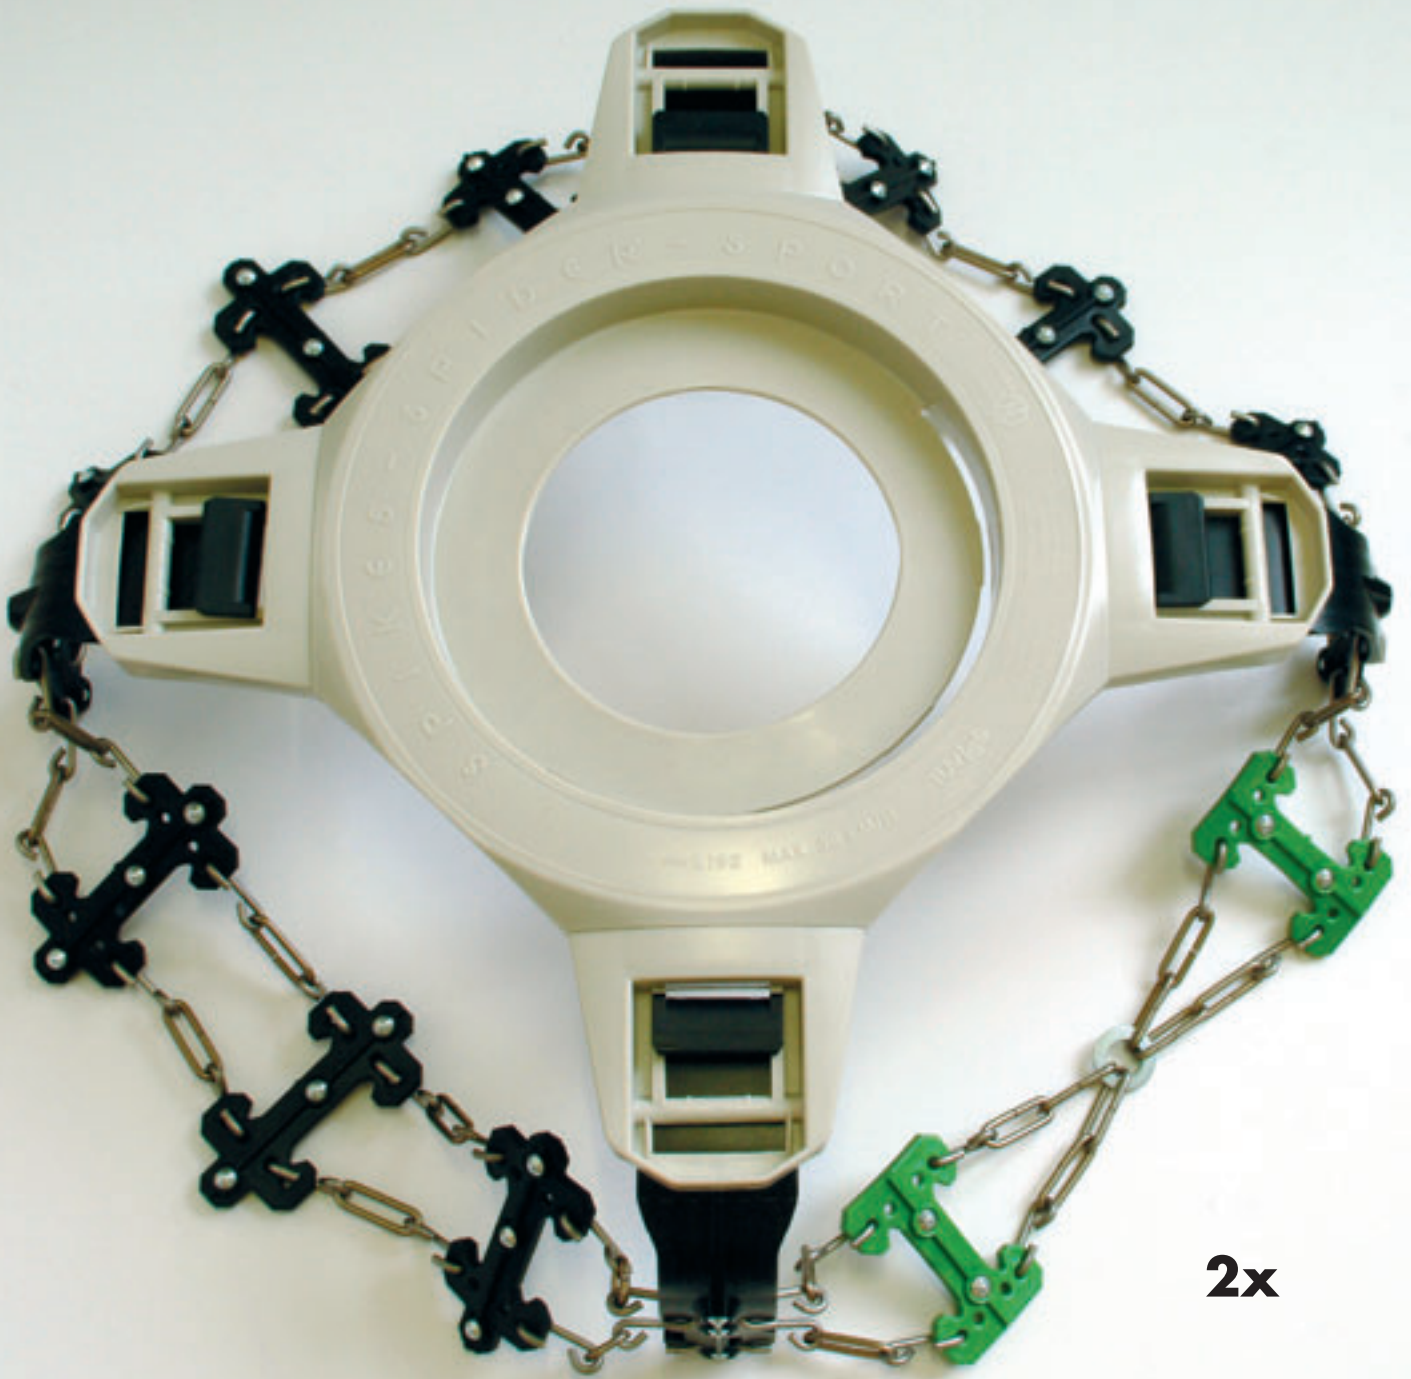

Content SPIKES-SPIDER ADAPTER

- 1 flat hub
- 2 locking disk
- 3 hub cover
- 4 torque handle
- 5 box wrench
- 6 set Fix-Clip
- 7 set extension pieces (E) 34 mm
- 8 set extension pieces (E) 17 mm
- 9 set washers (C)
- 10 set bolts (B) M8x20 mm oder (A) M8x12 mm

Content SPIKES-SPIDER COMPACT

- 1 18 arms
- 2 2 supporting rings
- 3 1 storage bag
- 4 1 table for the adapter set and tire-table

2x

Content SPIKES-SPIDER CARRIER

Content SPIKES-SPIDER SPORT

Art.No.	lt.	Type				
92.000	1	supporting ring small for 8 arms	for size and size	0 (10.001) 1,5 (11.501)		
92.001	1	supporting ring medium for 8 arms	for size and size and size	1 (11.001) 2 (12.001) 2,5 (12.501)		
92.021	1	supporting ring large for 9 arms	for size and size and size	3 (13.001) 3,5 (13.501) 4 (14.002)		
92.041	1	arm short incl. 1 mounting set	for size and size	0 (10.001) 1 (11.001)		
92.061	1	arm medium incl. 1 mounting set	for size and size	2 (12.001) 3 (13.001)		
92.081	1	arm long incl. 1 mounting set	for size and size and size	1,5 (11.501) 2,5 (12.501) 3,5 (13.501)		
92.102	1	arm extra-long	for size	4 (14.002)		

Art.No.	It.	Type		
93.151.24	1	long arm, middle	CARRIER size M - XXXXL (16.300-16.800)	
93.171.24	1	long arm, right	CARRIER size M - XXXXL (16.300-16.800)	
93.191.24	1	long arm, left	CARRIER size M - XXXXL (16.300-16.800)	
93.041.05	1	flange green with 2 spikes, for all types out of series	SPORT & CARRIER	
93.081.01	1	flange black with 3 spikes, for all types out of series	SPORT	
93.081.24	1	flange blue with 3 spikes, for all types out of series	CARRIER	